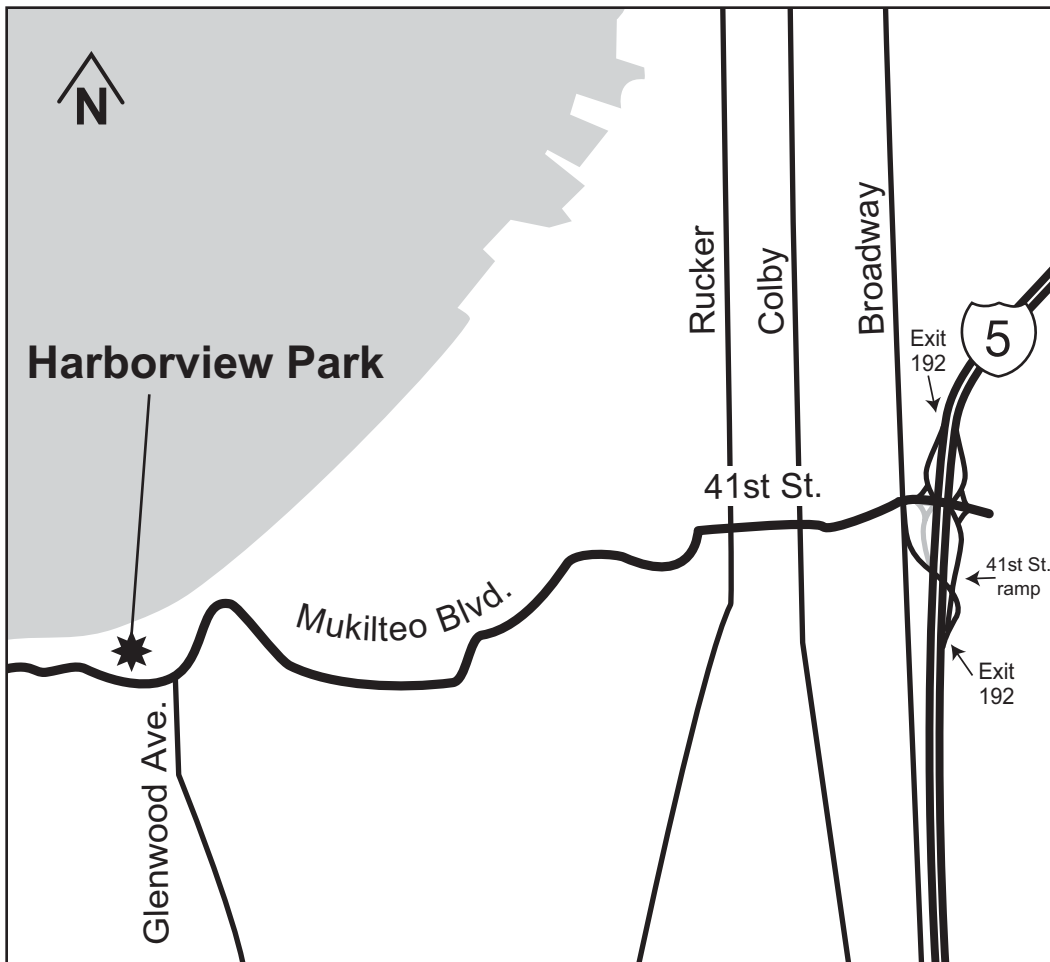

# Harborview Park

1621 W. Mukilteo Blvd.  
Everett, WA 98203

**PARKS AND  
RECREATION**

## Driving Directions

**From the north**, take exit 192 from I-5. Turn right onto 41st St. The road turns up a hillside and becomes Mukilteo Blvd. Proceed west past the traffic light at Glenwood Ave. Two blocks after the Glenwood Ave. light you will see Harborview Park to your right.

 Road Under Construction

**From the south**, take I-5 exit 192 - Broadway / 41st St. Stay left up the 41st St. ramp and proceed through the intersection to place you on W. 41st St. Continue through two traffic lights. The road turns up a hillside and becomes Mukilteo Blvd. Proceed west past traffic light at Glenwood Ave. Two blocks after the Glenwood Ave. light you will see the park on your right.