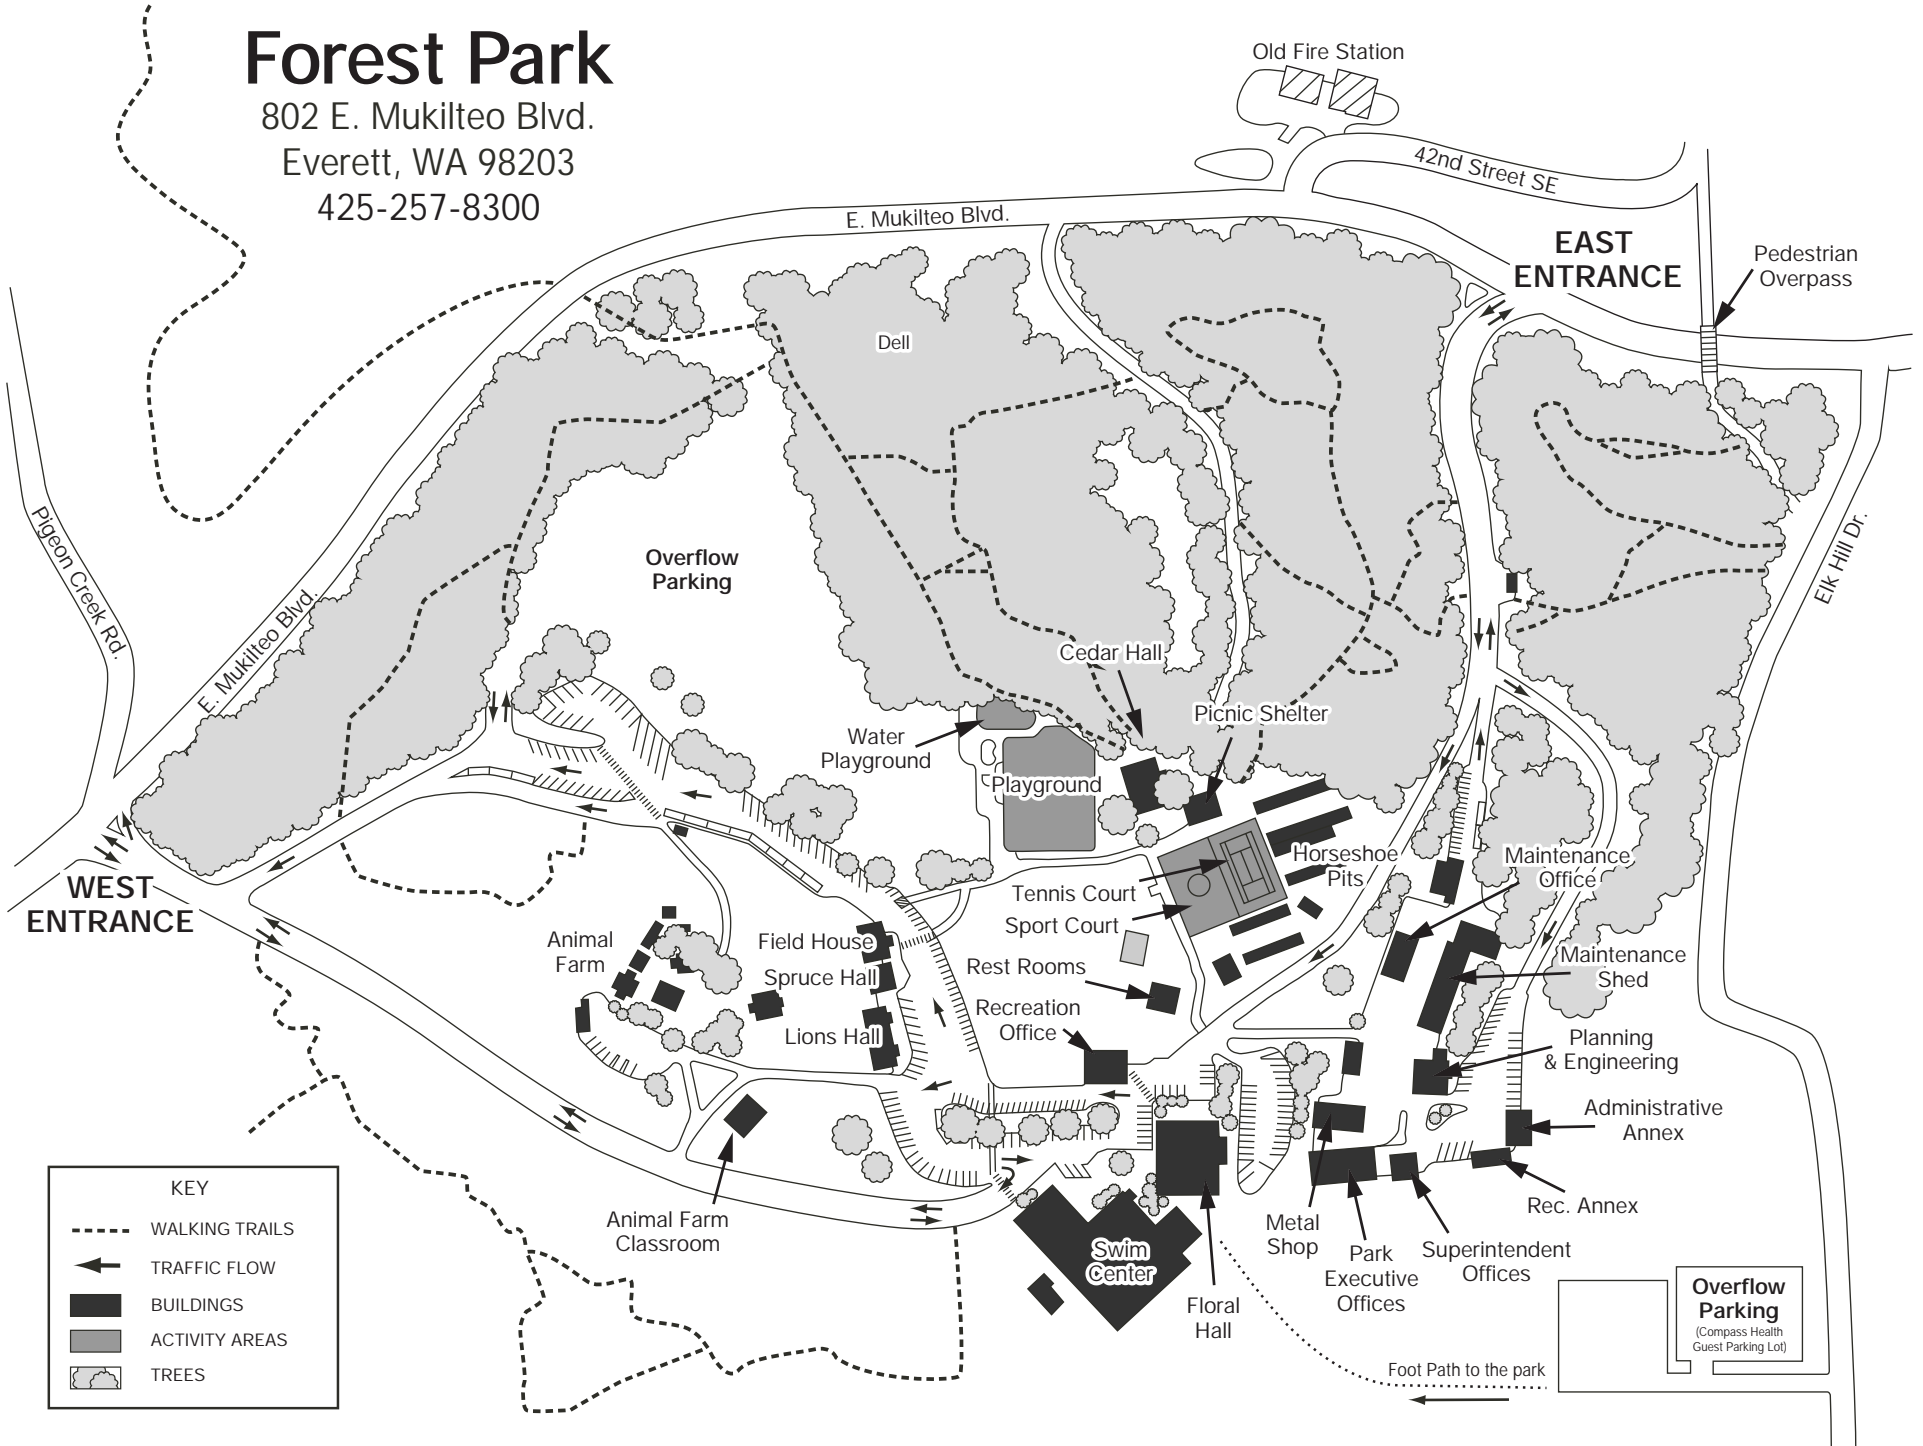

Forest Park

802 E. Mukilteo Blvd.
 Everett, WA 98203
 425-257-8300

Forest Park Aerial Map

KEY

- WALKING TRAILS
- TRAFFIC FLOW
- BUILDINGS
- ACTIVITY AREAS
- TREES

Overflow Parking
 (Compass Health Guest Parking Lot)